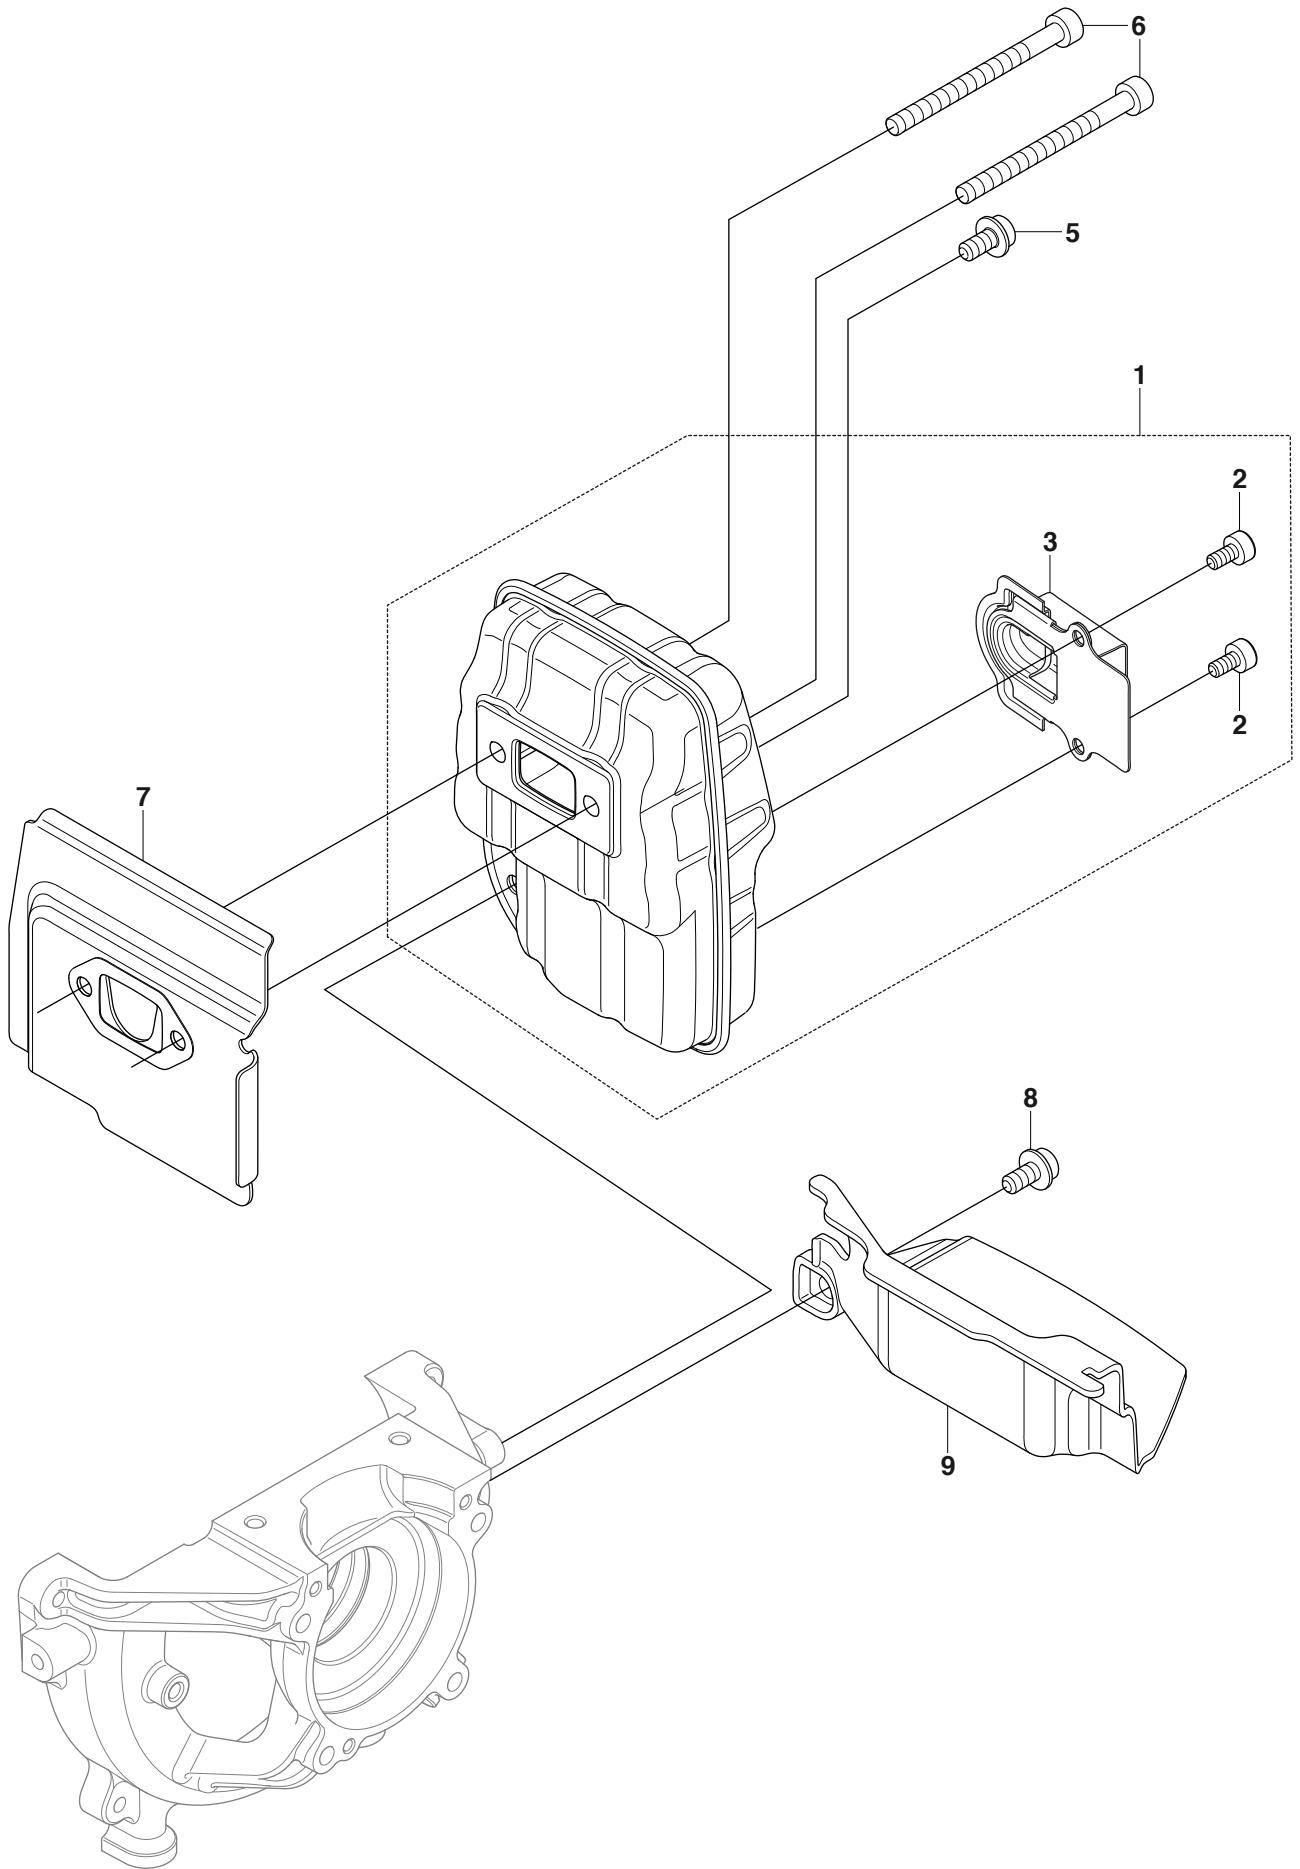

H 243RJ, 243R, 543RS
MUFFLER

Page H 243RJ, 243R, 543RS MUFFLER

Position	Article	Quantity	Notes	Kit
1	528 70 58-01	1	243RJ	
1	577 98 03-01	1	243R, 543RS	
2	544 36 27-01	2		1
3	521 62 34-01	1		1
5	515 39 07-01	1		
6	521 51 59-01	2	243RJ	
6	504 11 43-01	2	243R, 543RS	
7	577 80 41-01	1		
8	515 39 07-01	1		
9	521 62 33-01	1