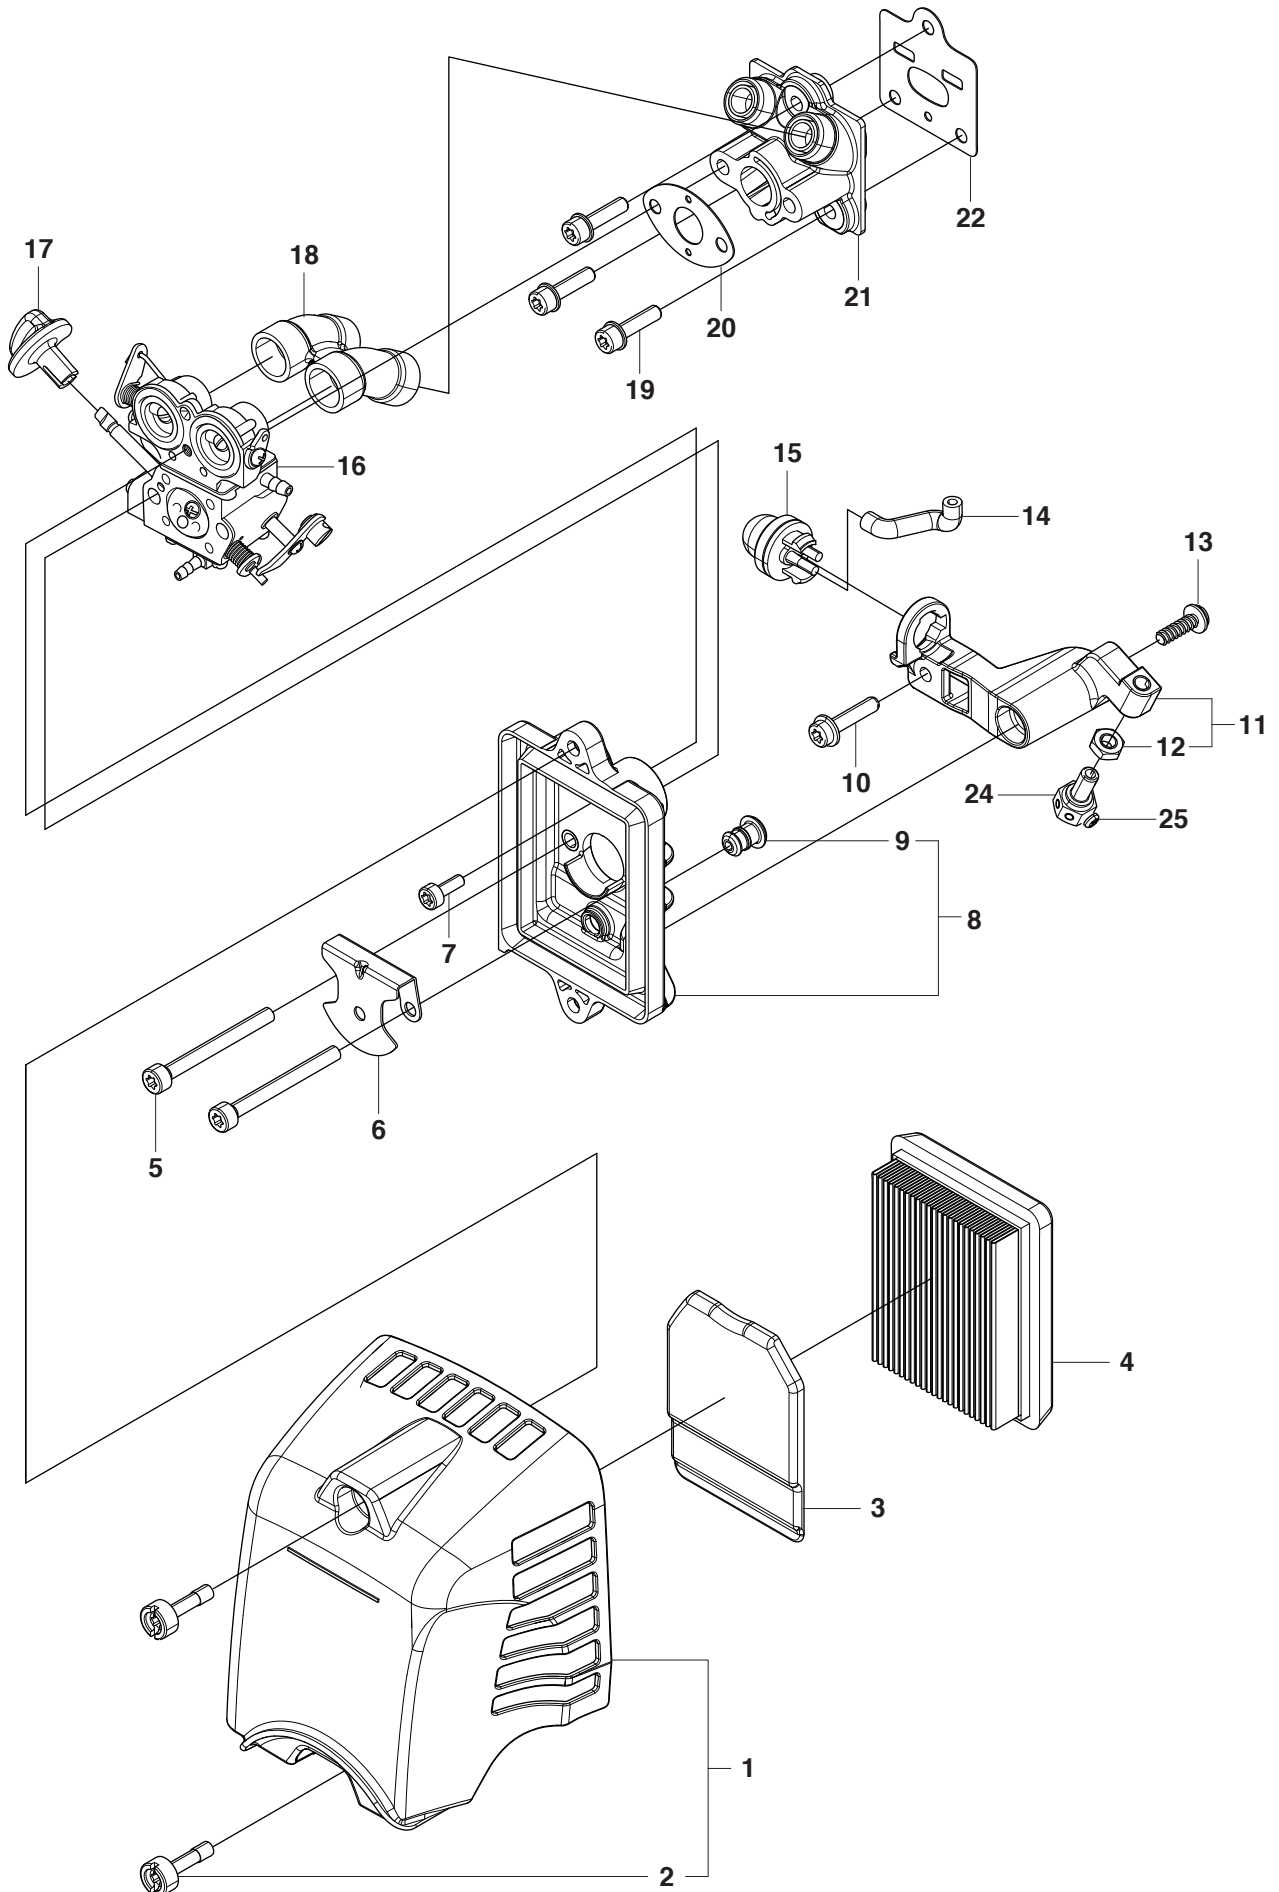

J1 243RJ CARBURETOR & AIRFILTER

Position	Article	Quantity	Notes	Kit
1	528 70 65-01	1		
2	521 51 54-01	2		1
3	521 62 57-01	1		
4	521 64 21-01	1		
5	504 11 65-01	2		
6	521 62 58-01	1		
7	521 51 57-01	1		
8	521 62 54-01	1		
9	521 62 56-01	1		8
10	506 74 52-01	1		
11	521 64 12-01	1		
12	510 48 74-01	1		11
13	521 51 79-01	1		
14	521 52 35-01	1		
15	513 78 93-01	1		
16	521 62 50-01	1		
17	521 64 17-01	1		
18	521 64 15-01	1		
19	505 04 04-01	3		
20	521 62 28-01	1		
21	521 62 25-01	1		
22	521 62 27-01	1		
24	505 30 82-01	1		
25	505 30 83-01	1