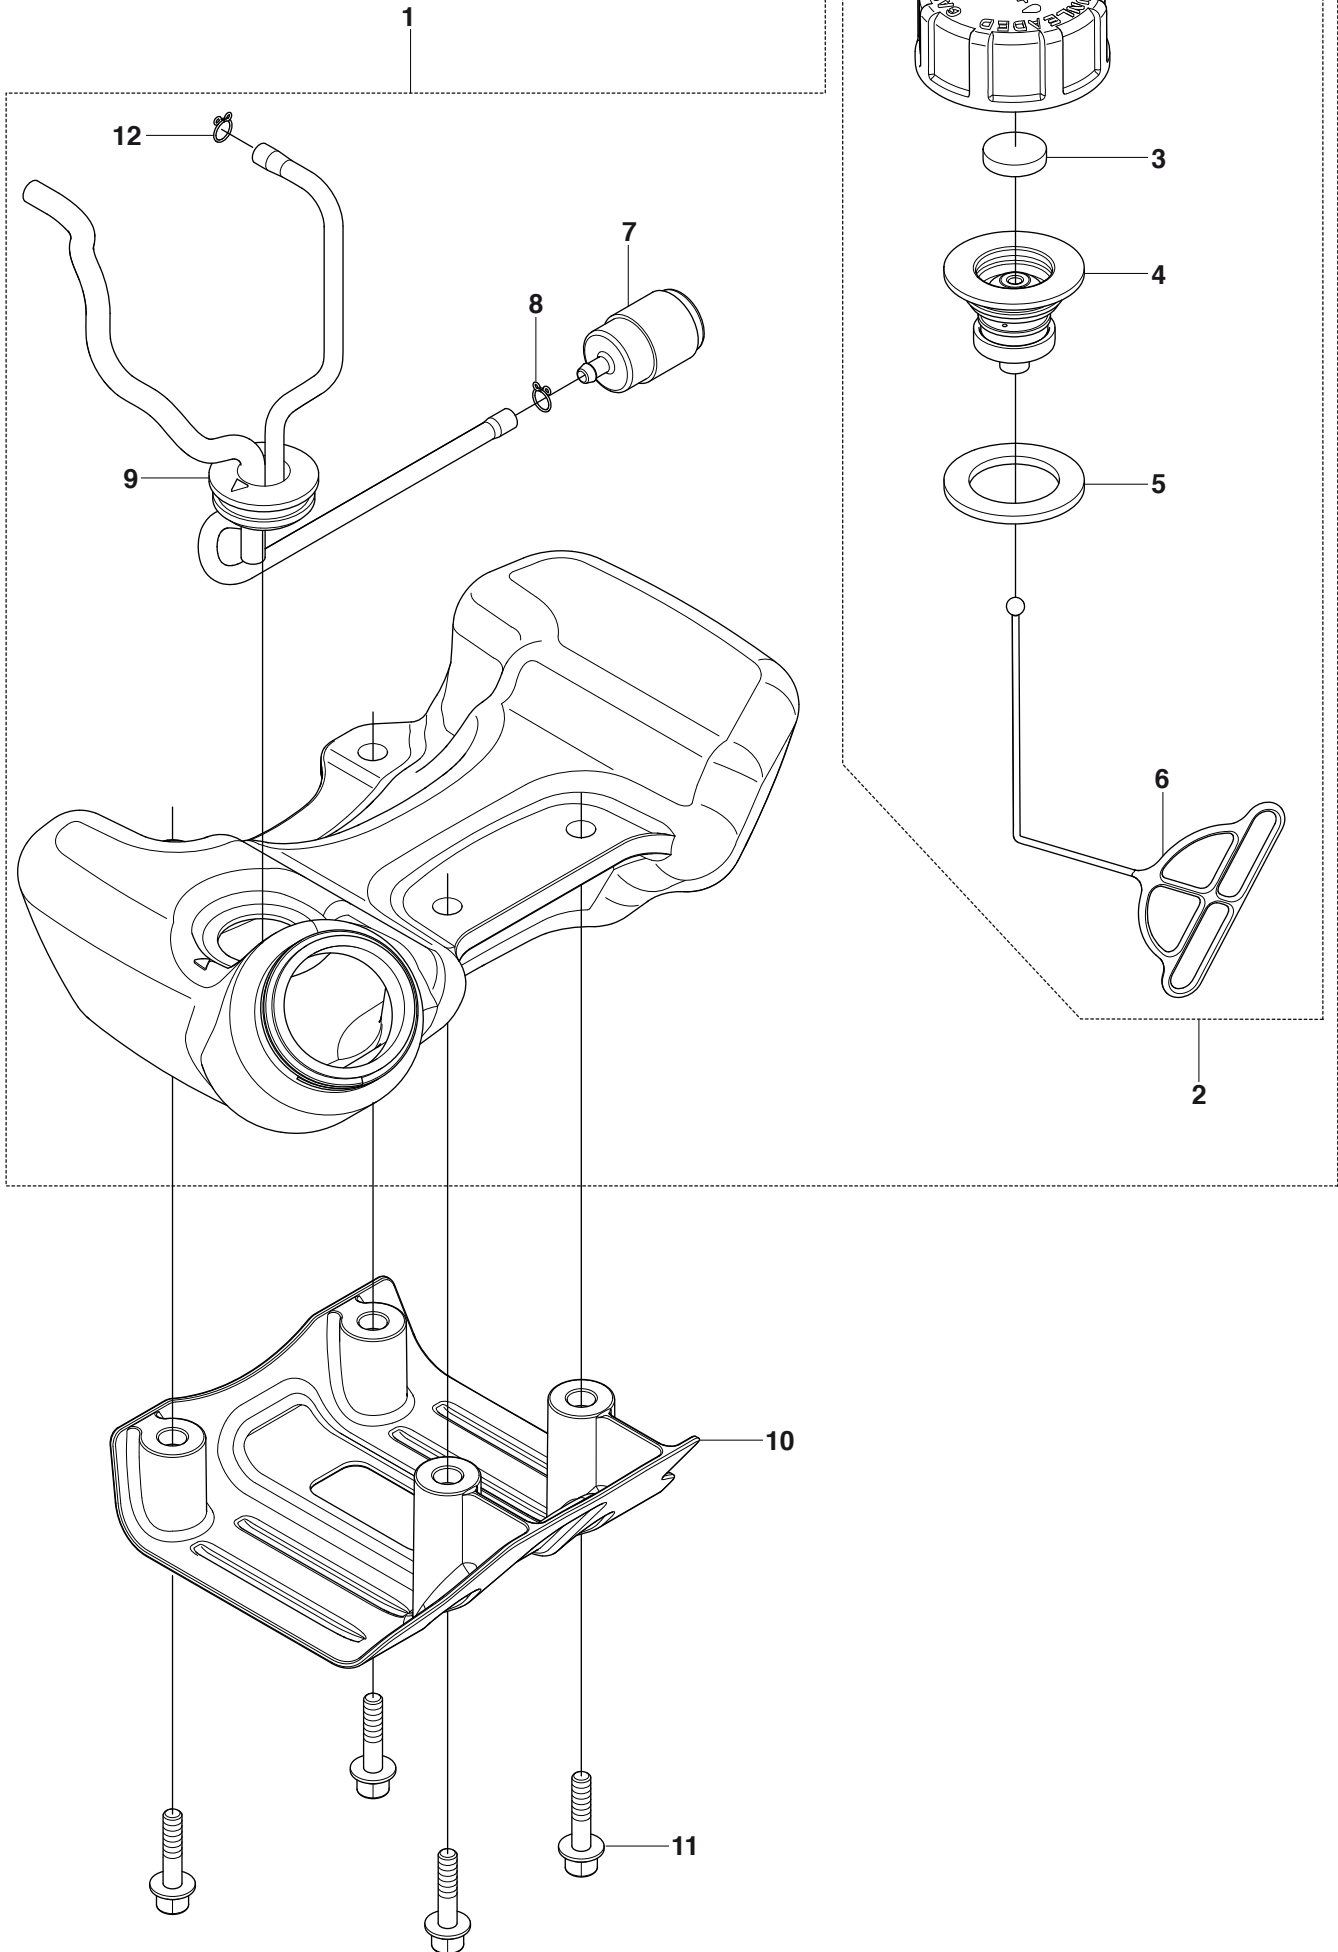

E 243RJ, 243R, 543RS
FUEL TANK

Page E 243RJ, 243R, 543RS FUEL TANK

Position	Article	Quantity	Notes	Kit
1	521 62 59-01	1	243RJ	
1	577 50 98-03	1	243R, 543RS	
2	504 11 77-01	1		1
3	506 74 68-01	1		1,2
4	515 36 94-01	1		1,2
5	506 74 43-01	1		1,2
6	504 11 79-01	1		1,2
7	506 74 26-01	1		1
8	506 70 70-01	1		1
9	521 62 60-01	1	243RJ	1
9	577 50 99-02	1	243R, 543RS	1
10	528 70 66-01	1		
11	521 51 69-01	4		
12	580 39 63-01	1	243R, 543RS	1